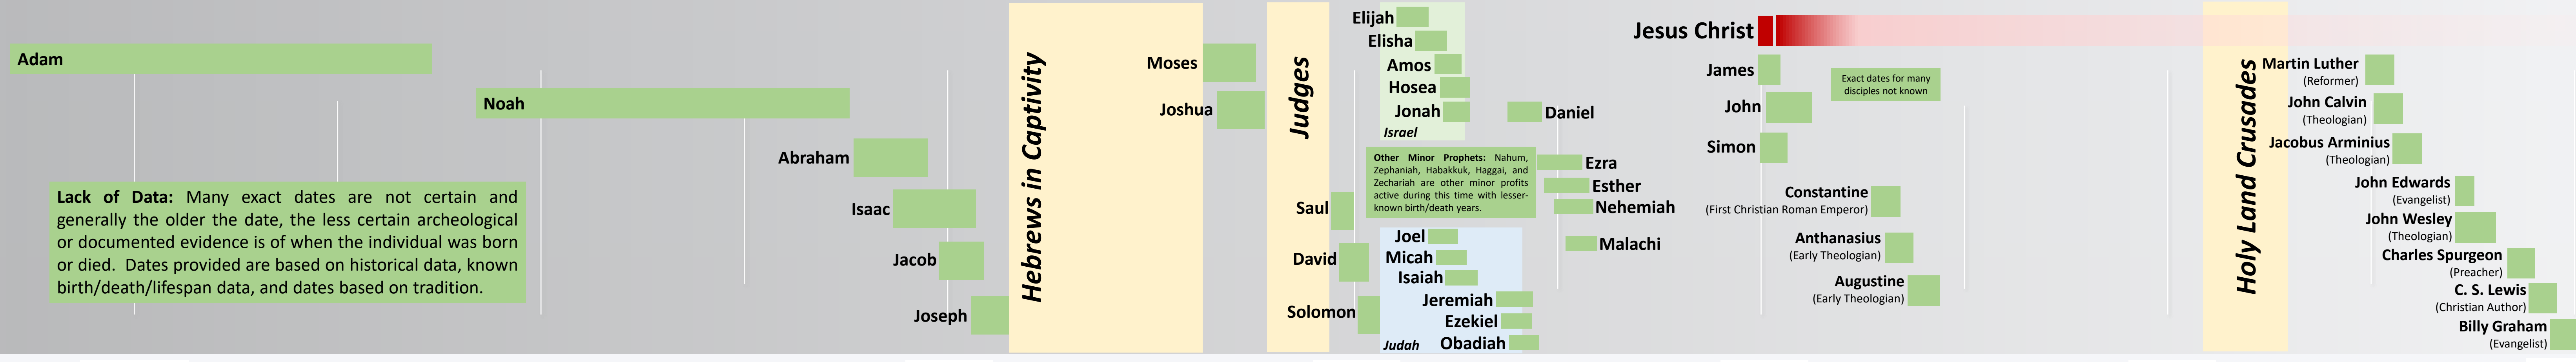

The Covenant

The People

+4,000 BC, ~4,200 BC, 3,000 BC, 2,000 BC, 1,000 BC, 0 AD, 1,000 AD, 2,000 AD

Disputed timelines by Biblical scholars (roughly 4200 BC – 2000 BC)

~4,200 BC, +4,000 BC, 3,000 BC, 2,000 BC, 1,000 BC, 0 AD, 1,000 AD, 2,000 AD

The Religion

The World