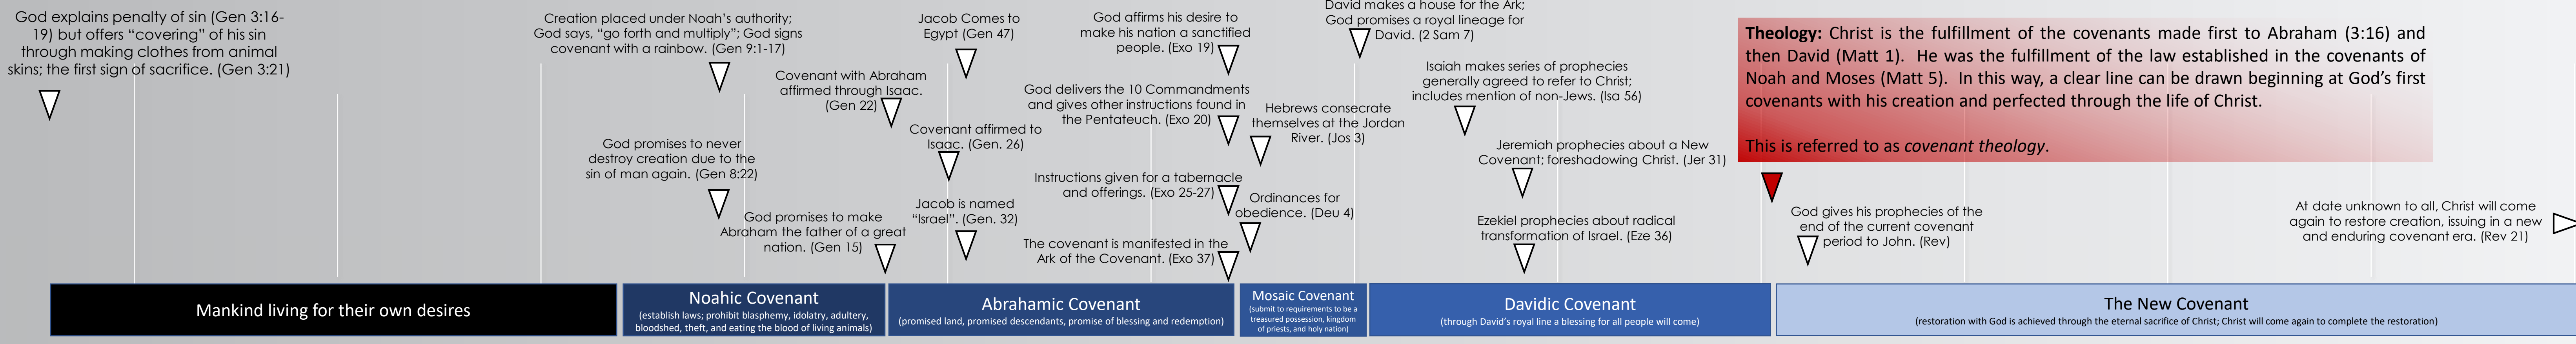

The Covenant

The People

+4,000 BC, ~4,200 BC, 3,000 BC, 2,000 BC, 1,000 BC, 0 AD, 1,000 AD, 2,000 AD

Disputed timelines by Biblical scholars (roughly 4200 BC – 2000 BC)

~4,200 BC, +4,000 BC, 3,000 BC, 2,000 BC, 1,000 BC, 0 AD, 1,000 AD, 2,000 AD

The Religion

The World