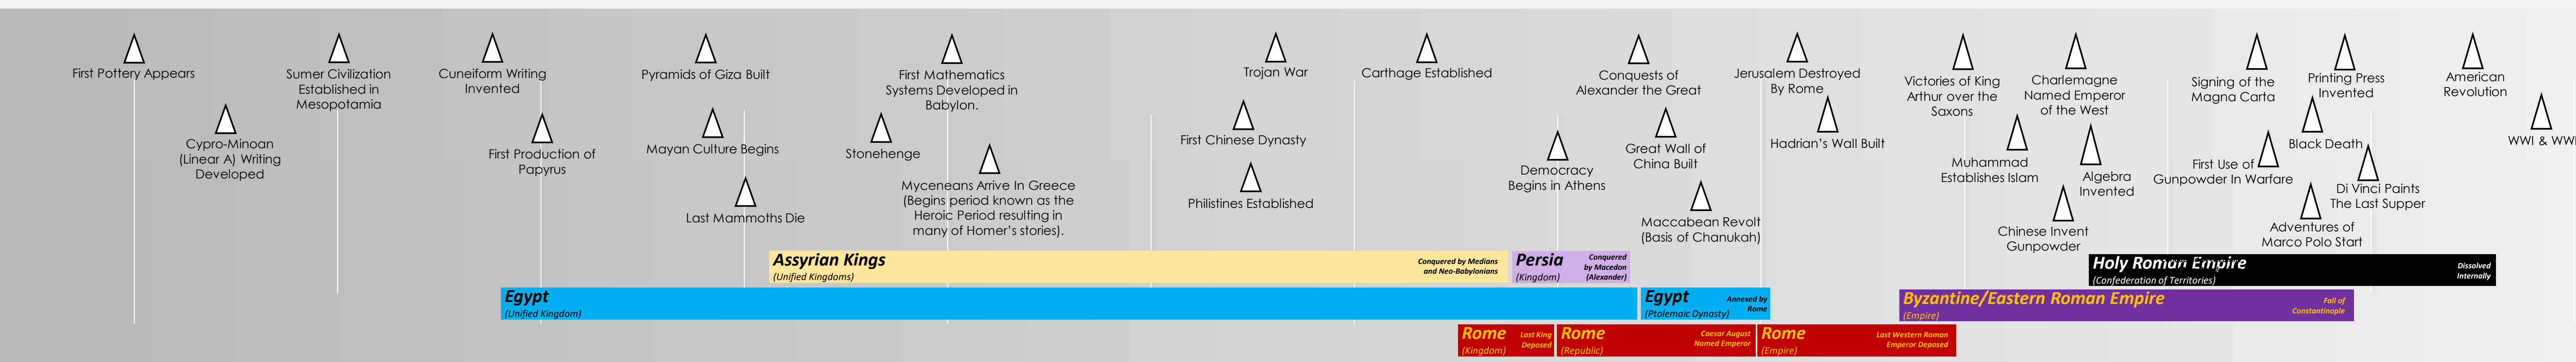

The Covenant

The People

+4,000 BC, ~4,200 BC, 3,000 BC, 2,000 BC, 1,000 BC, 0 AD, 1,000 AD, 2,000 AD

Disputed timelines by Biblical scholars (roughly 4200 BC – 2000 BC)

~4,200 BC, +4,000 BC, 3,000 BC, 2,000 BC, 1,000 BC, 0 AD, 1,000 AD, 2,000 AD

The Religion

The World