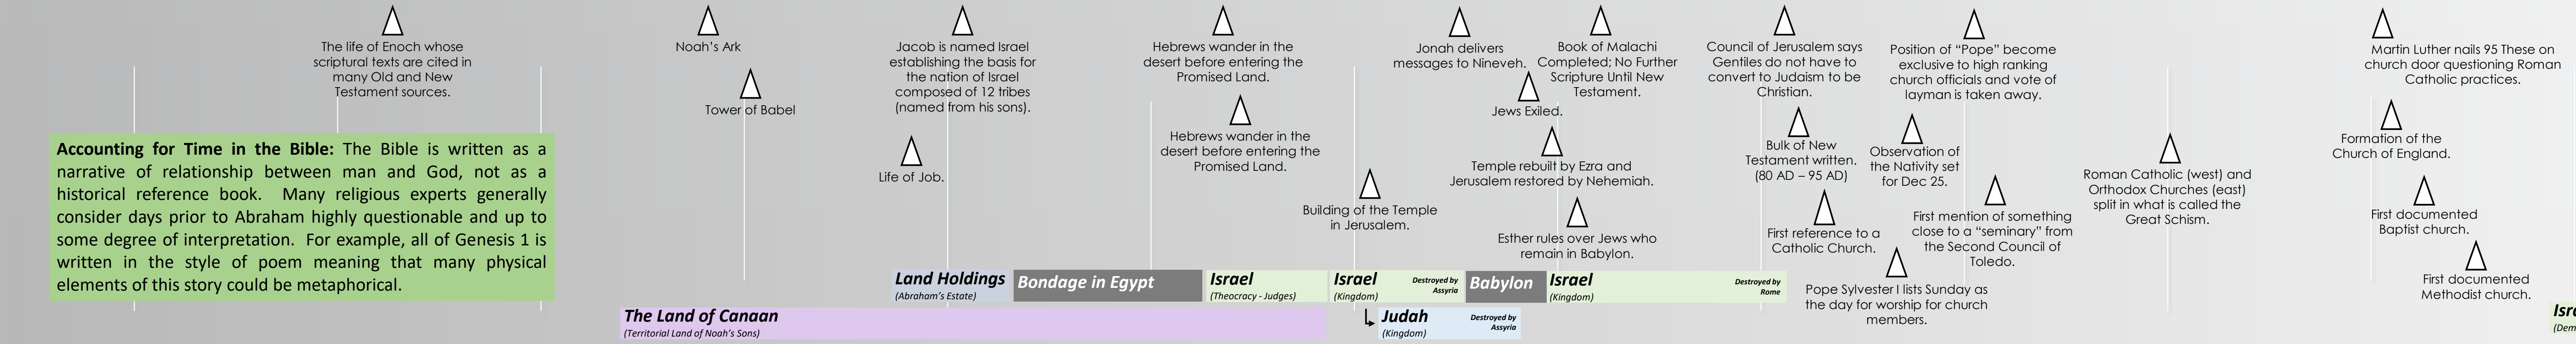

The Covenant

The People

+4,000 BC, ~4,200 BC, 3,000 BC, 2,000 BC, 1,000 BC, 0 AD, 1,000 AD, 2,000 AD

Disputed timelines by Biblical scholars (roughly 4200 BC – 2000 BC)

~4,200 BC, +4,000 BC, 3,000 BC, 2,000 BC, 1,000 BC, 0 AD, 1,000 AD, 2,000 AD

The Religion

The World